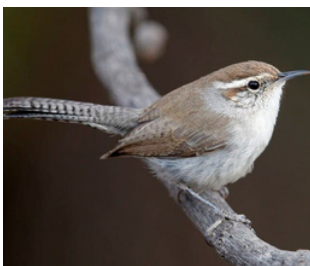

BEWICK'S
WREN

☐